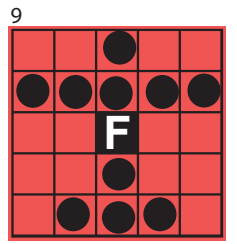

Single Line & Four Corners \$100

Small Diamond & Outside Corners \$100

Checkmark \$100

Fly Swatter & Fly \$100

Large "H" \$150

\$1  
EXTRA  
GREEN

Double Chevron \$150

Cactus \$125

COVER ALL JACKPOT

\$5  
EACH

Airplane \$125

Filled Champagne Glass \$200

\$2  
EXTRA  
PINK

Large Crazy Kite with Wild \$200

\$2  
EXTRA  
BROWN

\$3000 PRIZE / \$500 CONSOLATION