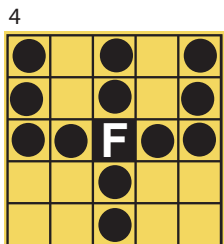

Single Line & Four Corners \$100

Small Diamond & Outside Corners \$100

Checkmark \$100

Fly Swatter & Fly \$100

Large "H" \$150

\$1  
EXTRA  
GREEN

Double Chevron \$150

Cactus \$125

COVER ALL JACKPOT

\$5  
EACH

Airplane \$125

Filled Champagne Glass \$200

\$2  
EXTRA  
PINK

Large Crazy Kite with Wild \$200

\$2  
EXTRA  
BROWN

\$3000 PRIZE / \$500 CONSOLATION