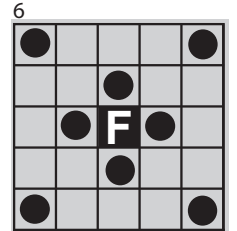

Single Line & Four Corners \$100

Small Diamond & Outside Corners \$100

Checkmark \$100

Fly Swatter & Fly \$100

Large "H" \$150

\$1  
EXTRA  
GREEN

Double Chevron \$150

Cactus \$125