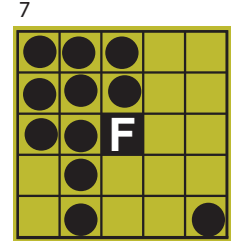

**ELECTRONICS**

\$60/36 cards per game 9 Jackpots

\$70/54 cards per game 18 Jackpots

\$80/72 cards per game 27 Jackpots

**ONE FREE PACK WITH YOUR ELECTRONICS PURCHASE**

Add paper packs to your electronic purchase for \$15 each (core 10 games only)

Single Line & Four Corners \$100

Small Diamond & Outside Corners \$100

Checkmark \$100

Fly Swatter & Fly \$100

Large "H" \$150

\$1  
EXTRA  
GREEN

Double Chevron \$150

Cactus \$125