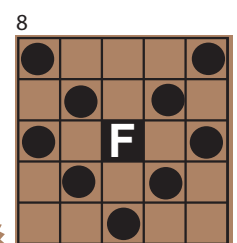

Single Line & Four Corners \$100

Small Diamond & Outside Corners \$100

Checkmark \$100

Fly Swatter & Fly \$100

Large "H" \$150

\$1  
EXTRA  
GREEN

Double Chevron \$150

Cactus \$125

COVER ALL JACKPOT

\$5  
EACH

Airplane \$125

Filled Champagne Glass \$200

\$2  
EXTRA  
PINK

Large Crazy Kite with Wild \$200

\$2  
EXTRA  
BROWN

\$3000 PRIZE / \$500 CONSOLATION