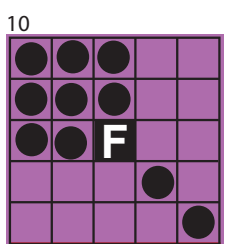

Single Line & Four Corners \$100

Small Diamond & Outside Corners \$100

Checkmark \$100

Fly Swatter & Fly \$100

Large "H" \$150

\$1  
EXTRA  
GREEN

Double Chevron \$150

Cactus \$125

COVER ALL JACKPOT

\$5  
EACH

Airplane \$125

Filled Champagne Glass \$200

\$2  
EXTRA  
PINK

Large Crazy Kite with Wild \$200

\$2  
EXTRA  
BROWN

\$3000 PRIZE / \$500 CONSOLATION