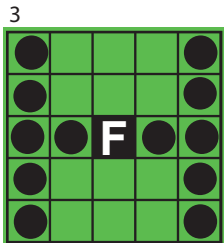

Single Line & Four Corners \$100

Small Diamond & Outside Corners \$100

Checkmark \$100

Fly Swatter & Fly \$100

Large "H" \$150

\$1  
EXTRA  
GREEN

Double Chevron \$150

Cactus \$125

COVER ALL JACKPOT

\$5  
EACH

Airplane \$125

Filled Champagne Glass \$200

\$2  
EXTRA  
PINK

Large Crazy Kite with Wild \$200

\$2  
EXTRA  
BROWN

\$3000 PRIZE / \$500 CONSOLATION