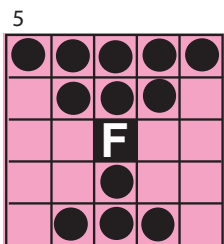

Single Line & Four Corners \$100

Small Diamond & Outside Corners \$100

Checkmark \$100

Fly Swatter & Fly \$100

Large "H" \$150

\$1  
EXTRA  
GREEN

Double Chevron \$150

Cactus \$125

COVER ALL JACKPOT

\$5  
EACH

Airplane \$125

Filled Champagne Glass \$200

\$2  
EXTRA  
PINK

Large Crazy Kite with Wild \$200

\$2  
EXTRA  
BROWN

\$3000 PRIZE / \$500 CONSOLATION