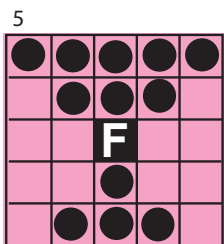

Single Line & Four Corners \$100

Small Diamond & Outside Corners \$100

Checkmark \$100

Fly Swatter & Fly \$100

Large "H" \$150

\$1  
EXTRA  
GREEN

Double Chevron \$150

Cactus \$125

\$1  
EXTRA  
RED

Airplane \$125

Filled Champagne Glass \$200

\$2  
EXTRA  
PINK

\$5  
EACH

COVER ALL JACKPOT

\$2  
EXTRA  
BROWN

Large Crazy Kite with Wild \$200