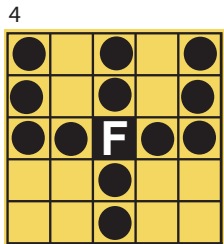

Single Line & Four Corners \$100

Small Diamond & Outside Corners \$100

Checkmark \$100

Fly Swatter & Fly \$100

Large "H" \$150

\$1  
EXTRA  
GREEN

Double Chevron \$150

Cactus \$125

\$1  
EXTRA  
RED

Airplane \$125

Filled Champagne Glass \$200

\$2  
EXTRA  
PINK

\$5  
EACH

COVER ALL JACKPOT

\$2  
EXTRA  
BROWN

Large Crazy Kite with Wild \$200