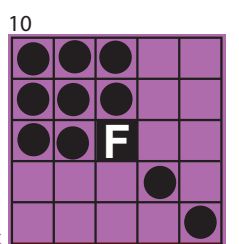

Single Line & Four Corners \$100

Small Diamond & Outside Corners \$100

Checkmark \$100

Fly Swatter & Fly \$100

Large "H" \$150

\$1  
EXTRA  
GREEN

Double Chevron \$150

Cactus \$125

\$1  
EXTRA  
RED

Airplane \$125

Filled Champagne Glass \$200

\$2  
EXTRA  
PINK

\$5  
EACH

COVER ALL JACKPOT

\$2  
EXTRA  
BROWN

Large Crazy Kite with Wild \$200