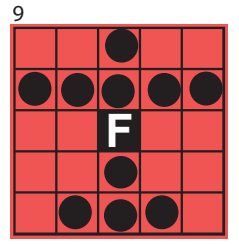

Single Line & Four Corners \$100

Small Diamond & Outside Corners \$100

Checkmark \$100

Fly Swatter & Fly \$100

Large "H" \$150

\$1  
EXTRA  
GREEN

Double Chevron \$150

Cactus \$125

\$1  
EXTRA  
RED

Airplane \$125

Filled Champagne Glass \$200

\$2  
EXTRA  
PINK

\$5  
EACH

COVER ALL JACKPOT

\$2  
EXTRA  
BROWN

Large Crazy Kite with Wild \$200