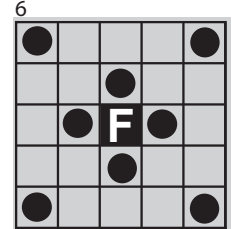

**ELECTRONICS**

\$60/36 cards per game 9 Jackpots

\$70/54 cards per game 18 Jackpots

\$80/72 cards per game 27 Jackpots

**ONE FREE PACK WITH YOUR ELECTRONICS PURCHASE**

Add paper packs to your electronic purchase for \$15 each (core 10 games only)

Single Line & Four Corners \$100

Small Diamond & Outside Corners \$100

Checkmark \$100

Fly Swatter & Fly \$100

Large "H" \$150

\$1  
EXTRA  
GREEN

Double Chevron \$150

Cactus \$125