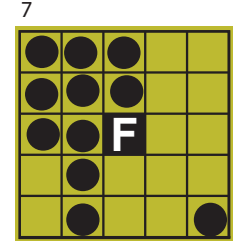

**ELECTRONICS**

\$60/36 cards per game 9 Jackpots

\$70/54 cards per game 18 Jackpots

\$80/72 cards per game 27 Jackpots

**ONE FREE PACK WITH YOUR ELECTRONICS PURCHASE**

Add paper packs to your electronic purchase for \$15 each (core 10 games only)

Single Line & Four Corners \$100

Small Diamond & Outside Corners \$100

Checkmark \$100

Fly Swatter & Fly \$100

Large "H" \$150

\$1  
EXTRA  
GREEN

Double Chevron \$150

Cactus \$125