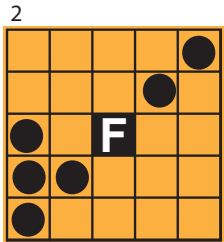

**ELECTRONICS**

\$60/36 cards per game 9 Jackpots

\$70/54 cards per game 18 Jackpots

\$80/72 cards per game 27 Jackpots

**ONE FREE PACK WITH YOUR ELECTRONICS PURCHASE**

Add paper packs to your electronic purchase for \$15 each (core 10 games only)

Single Line & Four Corners \$100

Small Diamond & Outside Corners \$100

Checkmark \$100

Fly Swatter & Fly \$100

Large "H" \$150

\$1  
EXTRA  
GREEN

Double Chevron \$150

Cactus \$125