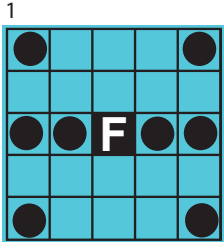

**ELECTRONICS**

\$60/36 cards per game 9 Jackpots

\$70/54 cards per game 18 Jackpots

\$80/72 cards per game 27 Jackpots

**ONE FREE PACK WITH YOUR ELECTRONICS PURCHASE**

Add paper packs to your electronic purchase for \$15 each (core 10 games only)

Single Line & Four Corners \$100

Small Diamond & Outside Corners \$100

Checkmark \$100

Fly Swatter & Fly \$100

Large "H" \$150

\$1  
EXTRA  
GREEN

Double Chevron \$150

Cactus \$125