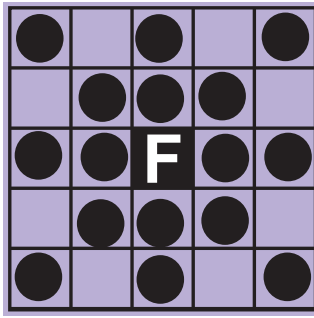

# Half-time Jackpot

bliss.armymwr.com

Early Bird Games  
1 for \$5  
2 for \$8 or  
3 for \$10

at 5:30pm

NEW GAME  
Player of the Day-  
\$3 each or  
4 for \$10

at 5:55pm  
PAYOUT- \$50-\$110

Starburst \$200