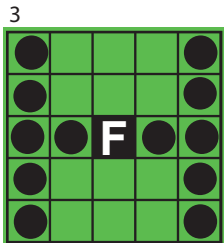

Single Line & Four Corners \$100

Small Diamond & Outside Corners \$100

Checkmark \$100

Fly Swatter & Fly \$100

Large "H" \$150

\$1  
EXTRA  
GREEN

Double Chevron \$150

Cactus \$125

\$1  
EXTRA  
RED

Airplane \$125

Filled Champagne Glass \$200

\$2  
EXTRA  
PINK

\$5  
EACH

COVER ALL JACKPOT

\$2  
EXTRA  
BROWN

Large Crazy Kite with Wild \$200