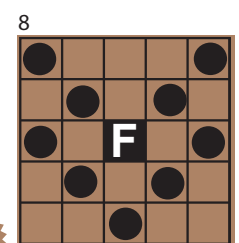

Single Line & Four Corners \$100

Small Diamond & Outside Corners \$100

Checkmark \$100

Fly Swatter & Fly \$100

Large "H" \$150

\$1  
EXTRA  
GREEN

Double Chevron \$150

Cactus \$125

\$1  
EXTRA  
RED

Airplane \$125

Filled Champagne Glass \$200

\$2  
EXTRA  
PINK

\$5  
EACH

COVER ALL JACKPOT

\$2  
EXTRA  
BROWN

Large Crazy Kite with Wild \$200