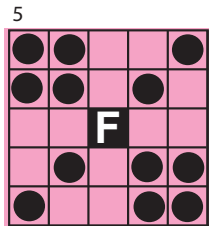

\$3 each
 or 4 for \$10
 Starts at 5:55pm

Two Easy Bingos \$100
 MUST USE FREE SPACE

Empty Glass \$100

Picnic Table \$125

\$1
 EXTRA GREEN

Large Diamond \$125

Percent Sign \$150

\$2
 EXTRA PINK