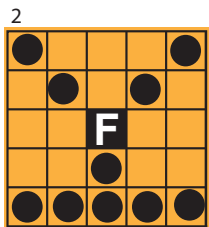

\$3 each
 or 4 for \$10
 Starts at 5:55pm

Two Easy Bingos \$100
 MUST USE FREE SPACE

Empty Glass \$100

Picnic Table \$125

\$1
 EXTRA GREEN

Large Diamond \$125

Percent Sign \$150

\$2
 EXTRA PINK