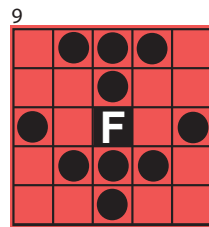

One free add on pack with any electronic purchase
 add a paper pack to your electronic for \$15 (core 10 games only)

cRaZy Small Picture Frame \$100

Top & Bottom \$100

Thunderbird \$125

\$1
 EXTRA RED

Anchor \$125

Heart \$150

\$2
 EXTRA BROWN

Cover All Jackpot

\$3
 EXTRA

\$1500 PRIZE / \$500 CONSOLATION