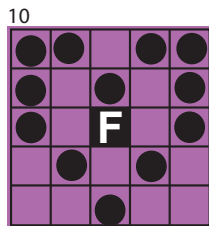

One free add on pack with any electronic purchase
 add a paper pack to your electronic for \$15 (core 10 games only)

cRaZy Small Picture Frame \$100

Top & Bottom \$100

Thunderbird \$125

\$1
 EXTRA RED

Anchor \$125

Heart \$150

\$2
 EXTRA BROWN

Cover All Jackpot

\$3
 EXTRA

\$1500 PRIZE / \$500 CONSOLATION