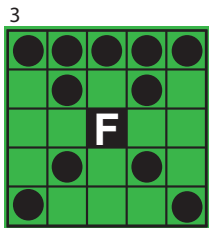

\$3 each
 or 4 for \$10
 Starts at 5:55pm

Two Easy Bingos \$100
 MUST USE FREE SPACE

Empty Glass \$100

Picnic Table \$125

\$1
 EXTRA GREEN

Large Diamond \$125

Percent Sign \$150

\$2
 EXTRA PINK