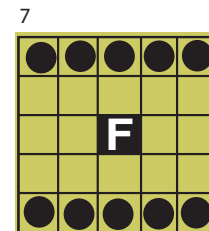

HALF-TIME GAME

2 FOR \$1
 Spin for a chance to win up to \$35

Packs: \$20 each or 2 for \$30 or 3 for \$40

ELECTRONICS

\$40/36 cards per game - 9 Jackpots
 \$50/54 cards per game - 18 Jackpots
 \$60/72 cards per game - 27 Jackpots

One free add on pack with any electronic purchase
 add a paper pack to your electronic for \$15 (core 10 games only)

cRaZy Small Picture Frame \$100

Top & Bottom \$100

Thunderbird \$125

\$1
 EXTRA RED

Anchor \$125