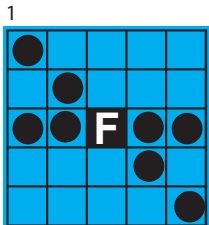

\$3 each
 or 4 for \$10
 Starts at 5:55pm

Two Easy Bingos \$100
 MUST USE FREE SPACE

Empty Glass \$100

Picnic Table \$125

\$1
 EXTRA GREEN

Large Diamond \$125

Percent Sign \$150

\$2
 EXTRA PINK