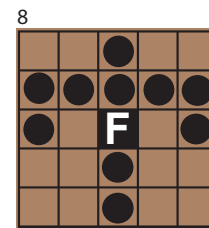

HALF-TIME GAME

2 FOR \$1
 Spin for a chance to win up to \$35

Packs: \$20 each or 2 for \$30 or 3 for \$40

ELECTRONICS

\$40/36 cards per game - 9 Jackpots
 \$50/54 cards per game - 18 Jackpots
 \$60/72 cards per game - 27 Jackpots

One free add on pack with any electronic purchase
 add a paper pack to your electronic for \$15 (core 10 games only)

cRaZy Small Picture Frame \$100

Top & Bottom \$100

Thunderbird \$125

\$1
 EXTRA RED

Anchor \$125