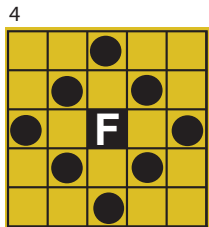

\$3 each
 or 4 for \$10
 Starts at 5:55pm

Two Easy Bingos \$100
 MUST USE FREE SPACE

Empty Glass \$100

Picnic Table \$125

\$1
 EXTRA GREEN

Large Diamond \$125

Percent Sign \$150

\$2
 EXTRA PINK

HALF-TIME GAME

2 FOR \$1
 Spin for a chance to win up to \$35

Packs: \$20 each or 2 for \$30 or 3 for \$40

ELECTRONICS

\$40/36 cards per game - 9 Jackpots
 \$50/54 cards per game - 18 Jackpots
 \$60/72 cards per game - 27 Jackpots