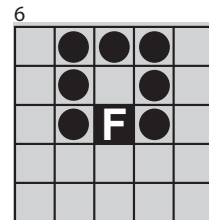

HALF-TIME GAME

2 FOR \$1
 Spin for a chance to win up to \$35

Packs: \$20 each or 2 for \$30 or 3 for \$40

ELECTRONICS

\$40/36 cards per game - 9 Jackpots
 \$50/54 cards per game - 18 Jackpots
 \$60/72 cards per game - 27 Jackpots

One free add on pack with any electronic purchase
 add a paper pack to your electronic for \$15 (core 10 games only)

cRaZy Small Picture Frame \$100

Top & Bottom \$100

Thunderbird \$125

\$1
 EXTRA RED

Anchor \$125