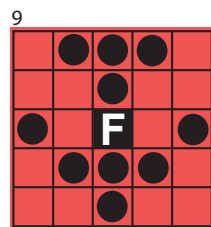

**One free add on pack with any electronic purchase**  
 add a paper pack to your electronic for \$15 (core 10 games only)

**Cover All Jackpot**

**\$3**  
 EXTRA

**\$1500 PRIZE / \$500 CONSOLATION**

cRaZy Small Picture Frame \$100

Top & Bottom \$100

Thunderbird \$125

**\$1**  
 EXTRA RED

Anchor \$125

Heart \$150

**\$2**  
 EXTRA BROWN