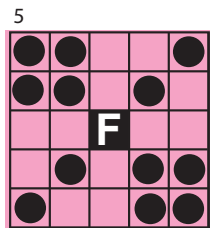

Large Diamond \$125

Percent Sign \$150

**\$2**  
 EXTRA PINK

HALF-TIME GAME

2 FOR \$1  
 Spin for a chance to win up to \$35

Packs: \$20 each or 2 for \$30 or 3 for \$40

**ELECTRONICS**

\$40/36 cards per game - 9 Jackpots  
 \$50/54 cards per game - 18 Jackpots  
 \$60/72 cards per game - 27 Jackpots