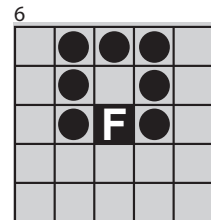

**One free add on pack with any electronic purchase**  
 add a paper pack to your electronic for \$15 (core 10 games only)

**Cover All Jackpot**

**\$3**  
 EXTRA

**\$1500 PRIZE / \$500 CONSOLATION**

cRaZy Small Picture Frame \$100

Top & Bottom \$100

Thunderbird \$125

**\$1**  
 EXTRA RED

Anchor \$125

Heart \$150

**\$2**  
 EXTRA BROWN