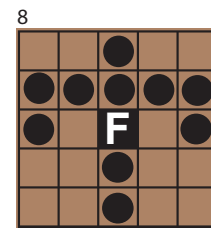

**One free add on pack with any electronic purchase**  
 add a paper pack to your electronic for \$15 (core 10 games only)

**Cover All Jackpot**

**\$3**  
 EXTRA

**\$1500 PRIZE / \$500 CONSOLATION**

cRaZy Small Picture Frame \$100

Top & Bottom \$100

Thunderbird \$125

**\$1**  
 EXTRA RED

Anchor \$125

Heart \$150

**\$2**  
 EXTRA BROWN