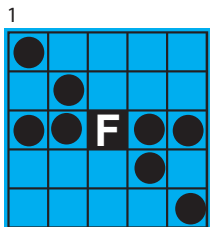

Two Easy Bingos $100
MUST USE FREE SPACE