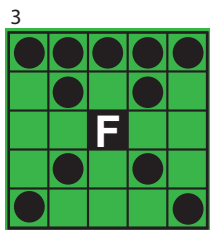

Picnic Table $125

$1
EXTRA GREEN