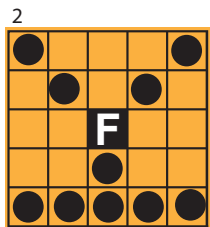

Empty Glass $100