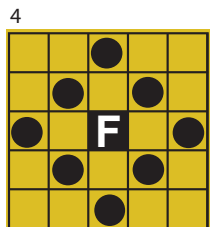

Large Diamond \$125

Percent Sign \$150

**\$2**  
 EXTRA PINK

HALF-TIME GAME

2 FOR \$1  
 Spin for a chance to win up to \$35

Packs: \$20 each or 2 for \$30 or 3 for \$40

**ELECTRONICS**

\$40/36 cards per game - 9 Jackpots  
 \$50/54 cards per game - 18 Jackpots  
 \$60/72 cards per game - 27 Jackpots