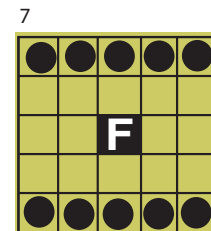

**One free add on pack with any electronic purchase**  
 add a paper pack to your electronic for \$15 (core 10 games only)

**Cover All Jackpot**

**\$3**  
 EXTRA

**\$1500 PRIZE / \$500 CONSOLATION**

cRaZy Small Picture Frame \$100

Top & Bottom \$100

Thunderbird \$125

**\$1**  
 EXTRA RED

Anchor \$125

Heart \$150

**\$2**  
 EXTRA BROWN