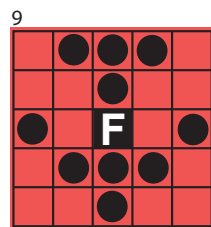

One free add on pack with any electronic purchase
 add a paper pack to your electronic for \$15 (core 10 games only)

cRaZy Small Picture Frame \$100

Top & Bottom \$100

Thunderbird \$125

\$1 EXTRA RED

Anchor \$125

Heart \$150

\$2 EXTRA BROWN

Cover All Jackpot

\$3 EXTRA

\$1500 PRIZE / \$500 CONSOLATION