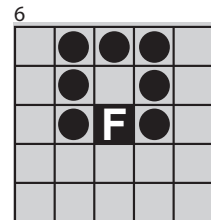

\$2 EXTRA PINK

HALF-TIME GAME

2 FOR \$1
 Spin for a chance to win up to \$35

Packs: \$20 each or 2 for \$30 or 3 for \$40

ELECTRONICS

\$40/36 cards per game - 9 Jackpots
 \$50/54 cards per game - 18 Jackpots
 \$60/72 cards per game - 27 Jackpots

One free add on pack with any electronic purchase
 add a paper pack to your electronic for \$15 (core 10 games only)

cRaZy Small Picture Frame \$100

Top & Bottom \$100

Thunderbird \$125

\$1 EXTRA RED

Anchor \$125