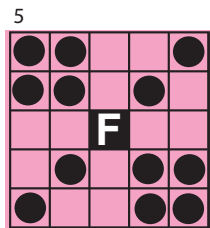

PLAYER of the DAY
\$50

\$3 each
 or 4 for \$10
 Starts at 5:55pm

Two Easy Bingos \$100
 MUST USE FREE SPACE

Empty Glass \$100

Picnic Table \$125

\$1 EXTRA GREEN

Large Diamond \$125

Percent Sign \$150

\$2 EXTRA PINK

HALF-TIME GAME

2 FOR \$1
 Spin for a chance to win up to \$35

Packs: \$20 each or 2 for \$30 or 3 for \$40

ELECTRONICS

\$40/36 cards per game - 9 Jackpots
 \$50/54 cards per game - 18 Jackpots
 \$60/72 cards per game - 27 Jackpots