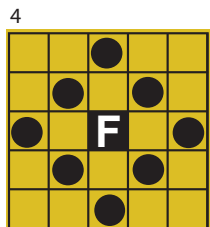

PLAYER of the DAY
\$50

\$3 each
 or 4 for \$10
 Starts at 5:55pm

Two Easy Bingos \$100
 MUST USE FREE SPACE

Empty Glass \$100

Picnic Table \$125

\$1 EXTRA GREEN

Large Diamond \$125

Percent Sign \$150

\$2 EXTRA PINK

HALF-TIME GAME

2 FOR \$1
 Spin for a chance to win up to \$35

Packs: \$20 each or 2 for \$30 or 3 for \$40

ELECTRONICS

\$40/36 cards per game - 9 Jackpots
 \$50/54 cards per game - 18 Jackpots
 \$60/72 cards per game - 27 Jackpots