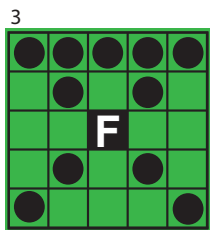

PLAYER of the DAY
\$50

\$3 each
 or 4 for \$10
 Starts at 5:55pm

Two Easy Bingos \$100
 MUST USE FREE SPACE

Empty Glass \$100

Picnic Table \$125

\$1 EXTRA GREEN

Large Diamond \$125

Percent Sign \$150

\$2 EXTRA PINK

HALF-TIME GAME

2 FOR \$1
 Spin for a chance to win up to \$35

Packs: \$20 each or 2 for \$30 or 3 for \$40

ELECTRONICS

\$40/36 cards per game - 9 Jackpots
 \$50/54 cards per game - 18 Jackpots
 \$60/72 cards per game - 27 Jackpots