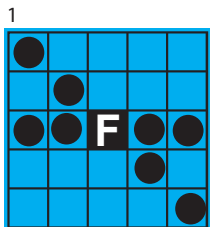

PLAYER of the DAY
\$50

\$3 each
 or 4 for \$10
 Starts at 5:55pm

Two Easy Bingos \$100
 MUST USE FREE SPACE

Empty Glass \$100

Picnic Table \$125

\$1 EXTRA GREEN

Large Diamond \$125

Percent Sign \$150