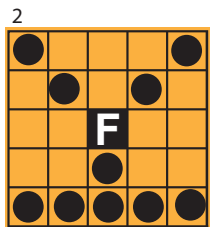

PLAYER of the DAY
\$50

\$3 each
 or 4 for \$10
 Starts at 5:55pm

Two Easy Bingos \$100
 MUST USE FREE SPACE

Empty Glass \$100

Picnic Table \$125

\$1 EXTRA GREEN

Large Diamond \$125

Percent Sign \$150