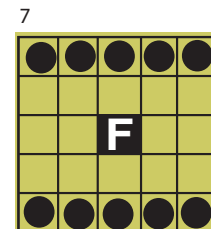

\$2 EXTRA PINK

HALF-TIME GAME

2 FOR \$1
 Spin for a chance to win up to \$35

Packs: \$20 each or 2 for \$30 or 3 for \$40

ELECTRONICS

\$40/36 cards per game - 9 Jackpots
 \$50/54 cards per game - 18 Jackpots
 \$60/72 cards per game - 27 Jackpots

One free add on pack with any electronic purchase
 add a paper pack to your electronic for \$15 (core 10 games only)

cRaZy Small Picture Frame \$100

Top & Bottom \$100

Thunderbird \$125

\$1 EXTRA RED

Anchor \$125