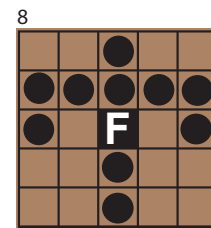

\$2 EXTRA PINK

HALF-TIME GAME

2 FOR \$1
 Spin for a chance to win up to \$35

Packs: \$20 each or 2 for \$30 or 3 for \$40

ELECTRONICS

\$40/36 cards per game - 9 Jackpots
 \$50/54 cards per game - 18 Jackpots
 \$60/72 cards per game - 27 Jackpots

One free add on pack with any electronic purchase
 add a paper pack to your electronic for \$15 (core 10 games only)

cRaZy Small Picture Frame \$100

Top & Bottom \$100

Thunderbird \$125

\$1 EXTRA RED

Anchor \$125