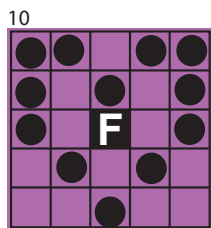

One free add on pack with any electronic purchase
 add a paper pack to your electronic for \$15 (core 10 games only)

cRaZy Small Picture Frame \$100

Top & Bottom \$100

Thunderbird \$125

\$1 EXTRA RED

Anchor \$125

Heart \$150

\$2 EXTRA BROWN

Cover All Jackpot

\$3 EXTRA

\$1500 PRIZE / \$500 CONSOLATION