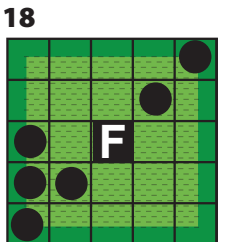

Small  
Picture Frame

Pyramid

Straight Bingo

Four Corners

22 Last Game  
Coverall Jackpot  
Horizontal

Hard-Way

**INTERMISSION**

Maple Leaf

Any Two  
Corners

Smiley Face

Six Around  
the Corner

Hollow  
Diamond

Cactus

Checkmark

Letter "M" for  
Michael Kors

Small Kite  
any Direction

**Additional Packs:**

1/\$15 • 2/\$25 • 3/\$35

\*Must purchase initial buy in

**Electronics: (first come, first serve):**

\$30/24 cards per game

- 03 Jackpot

Double-Up for \$50

**Additional Jackpots: \$3/each**