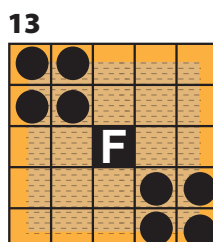

# Designer Handbag BINGO

Number "7"

Four Brackets

Letter "X"

Cent Sign

Postage Stamp  
Any Corner

Six Pack

Champagne  
Glass

Small  
Picture Frame

Pyramid

Straight Bingo

Four Corners

22 Last Game  
Coverall Jackpot  
Horizontal

Hard-Way

**INTERMISSION**

Maple Leaf

Any Two  
Corners

Smiley Face

Six Around  
the Corner

Hollow  
Diamond

Cactus

Checkmark

Letter "M" for  
Michael Kors

Small Kite  
any Direction