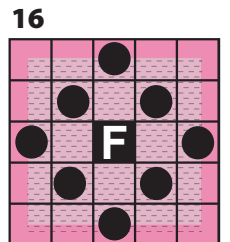

# Designer Handbag BINGO

Number "7"

Four Brackets

Letter "X"

Cent Sign

Postage Stamp  
Any Corner

Six Pack

Champagne  
Glass

Small  
Picture Frame

Pyramid

Straight Bingo

Four Corners

22 Last Game  
Coverall Jackpot  
Horizontal

Hard-Way

**INTERMISSION**

Maple Leaf

Any Two  
Corners

Smiley Face

Six Around  
the Corner

Hollow  
Diamond

Cactus

Checkmark

Letter "M" for  
Michael Kors

Small Kite  
any Direction