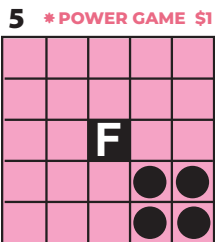

# Designer Handbag BINGO

Number "7"

Four Brackets

Letter "X"

Cent Sign

Postage Stamp  
Any Corner

Six Pack

Champagne  
Glass

Small  
Picture Frame

Pyramid

Straight Bingo

Four Corners

22 Last Game  
Coverall Jackpot  
Horizontal

Hard-Way

**INTERMISSION**

Maple Leaf

Any Two  
Corners

Smiley Face

Six Around  
the Corner

Hollow  
Diamond

Cactus

Checkmark

Letter "M" for  
Michael Kors

Small Kite  
any Direction