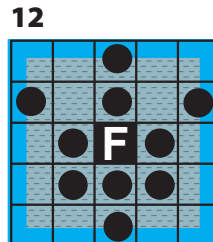

# Designer Handbag BINGO

Number "7"

Four Brackets

Letter "X"

Cent Sign

Postage Stamp  
Any Corner

Six Pack

Champagne  
Glass

Small  
Picture Frame

Pyramid

Straight Bingo

Four Corners

22 Last Game  
Coverall Jackpot  
Horizontal

Hard-Way

**INTERMISSION**

Maple Leaf

Any Two  
Corners

Smiley Face

Six Around  
the Corner

Hollow  
Diamond

Cactus

Checkmark

Letter "M" for  
Michael Kors

Small Kite  
any Direction