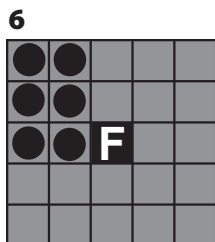

# Designer Handbag BINGO

Number "7"

Four Brackets

Letter "X"

Cent Sign

Postage Stamp  
Any Corner

Six Pack

Champagne  
Glass

Small  
Picture Frame

Pyramid

Straight Bingo

Four Corners

22 Last Game  
Coverall Jackpot  
Horizontal

Hard-Way

**INTERMISSION**

Maple Leaf

Any Two  
Corners

Smiley Face

Six Around  
the Corner

Hollow  
Diamond

Cactus

Checkmark

Letter "M" for  
Michael Kors

Small Kite  
any Direction