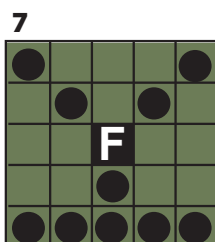

# Designer Handbag BINGO

Number "7"

Four Brackets

Letter "X"

Cent Sign

Postage Stamp  
Any Corner

Six Pack

Champagne  
Glass

Small  
Picture Frame

Pyramid

Straight Bingo

Four Corners

22 Last Game  
Coverall Jackpot  
Horizontal

Hard-Way

**INTERMISSION**

Maple Leaf

Any Two  
Corners

Smiley Face

Six Around  
the Corner

Hollow  
Diamond

Cactus

Checkmark

Letter "M" for  
Michael Kors

Small Kite  
any Direction