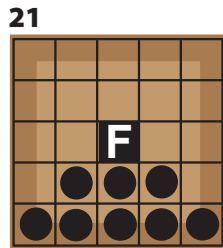

# Designer Handbag BINGO

Number "7"

Four Brackets

Letter "X"

Cent Sign

Postage Stamp  
Any Corner

Six Pack

Champagne  
Glass

Small  
Picture Frame

Pyramid

Straight Bingo

Four Corners

22 Last Game  
Coverall Jackpot  
Horizontal

Hard-Way

**INTERMISSION**

Maple Leaf

Any Two  
Corners

Smiley Face

Six Around  
the Corner

Hollow  
Diamond

Cactus

Checkmark

Letter "M" for  
Michael Kors

Small Kite  
any Direction