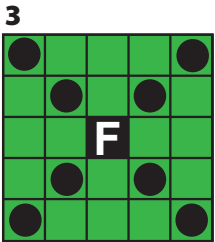

# Designer Handbag BINGO

Number "7"

Four Brackets

Letter "X"

Cent Sign

Postage Stamp  
Any Corner

Six Pack

Champagne  
Glass

Small  
Picture Frame

Pyramid

Straight Bingo

Four Corners

22 Last Game  
Coverall Jackpot  
Horizontal

Hard-Way

**INTERMISSION**

Maple Leaf

Any Two  
Corners

Smiley Face

Six Around  
the Corner

Hollow  
Diamond

Cactus

Checkmark

Letter "M" for  
Michael Kors

Small Kite  
any Direction