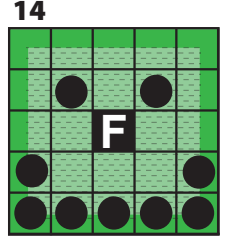

# Designer Handbag BINGO

Number "7"

Four Brackets

Letter "X"

Cent Sign

Postage Stamp  
Any Corner

Six Pack

Champagne  
Glass

Small  
Picture Frame

Pyramid

Straight Bingo

Four Corners

22 Last Game  
Coverall Jackpot  
Horizontal

Hard-Way

**INTERMISSION**

Maple Leaf

Any Two  
Corners

Smiley Face

Six Around  
the Corner

Hollow  
Diamond

Cactus

Checkmark

Letter "M" for  
Michael Kors

Small Kite  
any Direction