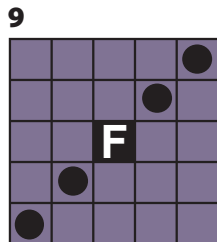

# Designer Handbag BINGO

Number "7"

Four Brackets

Letter "X"

Cent Sign

Postage Stamp  
Any Corner

Six Pack

Champagne  
Glass

Small  
Picture Frame

Pyramid

Straight Bingo

Four Corners

22 Last Game  
Coverall Jackpot  
Horizontal

Hard-Way

**INTERMISSION**

Maple Leaf

Any Two  
Corners

Smiley Face

Six Around  
the Corner

Hollow  
Diamond

Cactus

Checkmark

Letter "M" for  
Michael Kors

Small Kite  
any Direction