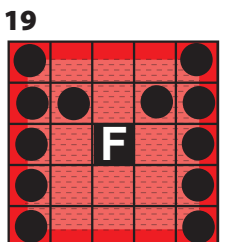

Small  
Picture Frame

Pyramid

Straight Bingo

Four Corners

22 Last Game  
Coverall Jackpot  
Horizontal

Hard-Way

**INTERMISSION**

Maple Leaf

Any Two  
Corners

Smiley Face

Six Around  
the Corner

Hollow  
Diamond

Cactus

Checkmark

Letter "M" for  
Michael Kors

Small Kite  
any Direction

**Additional Packs:**

1/\$15 • 2/\$25 • 3/\$35

\*Must purchase initial buy in

**Electronics: (first come, first serve):**

\$30/24 cards per game

- 03 Jackpot

Double-Up for \$50

**Additional Jackpots: \$3/each**