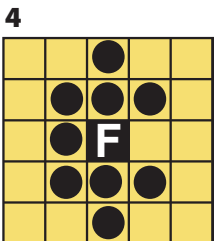

# Designer Handbag BINGO

Number "7"

Four Brackets

Letter "X"

Cent Sign

Postage Stamp  
Any Corner

Six Pack

Champagne  
Glass

Small  
Picture Frame

Pyramid

Straight Bingo

Four Corners

22 Last Game  
Coverall Jackpot  
Horizontal

Hard-Way

**INTERMISSION**

Maple Leaf