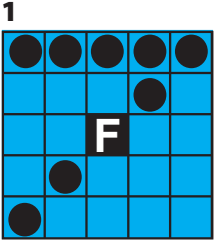

# Designer Handbag BINGO

Number "7"

Four Brackets

Letter "X"

Cent Sign

Postage Stamp  
Any Corner

Six Pack

Champagne  
Glass

Small  
Picture Frame

Pyramid

Straight Bingo

Four Corners

22 Last Game  
Coverall Jackpot  
Horizontal

Hard-Way

**INTERMISSION**

Maple Leaf