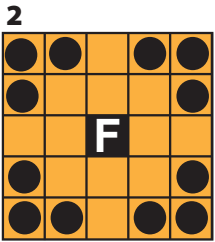

# Designer Handbag BINGO

Number "7"

Four Brackets

Letter "X"

Cent Sign

Postage Stamp  
Any Corner

Six Pack

Champagne  
Glass

Small  
Picture Frame

Pyramid

Straight Bingo

Four Corners

22 Last Game  
Coverall Jackpot  
Horizontal

Hard-Way

**INTERMISSION**

Maple Leaf