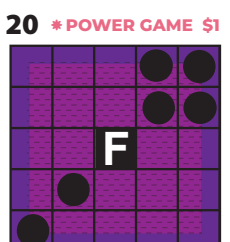

Small  
Picture Frame

Pyramid

Straight Bingo

Four Corners

22 Last Game  
Coverall Jackpot  
Horizontal

Hard-Way

**INTERMISSION**

Maple Leaf

Any Two  
Corners

Smiley Face

Six Around  
the Corner

Hollow  
Diamond

Cactus

Checkmark

Letter "M" for  
Michael Kors

Small Kite  
any Direction

**Additional Packs:**

1/\$15 • 2/\$25 • 3/\$35

\*Must purchase initial buy in

**Electronics: (first come, first serve):**

\$30/24 cards per game

- 03 Jackpot

Double-Up for \$50

**Additional Jackpots: \$3/each**