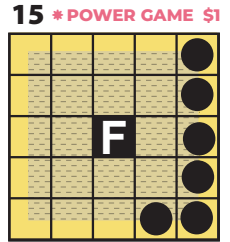

Small  
Picture Frame

Pyramid

Straight Bingo

Four Corners

22 Last Game  
Coverall Jackpot  
Horizontal

Hard-Way

**INTERMISSION**

Maple Leaf

Any Two  
Corners

Smiley Face

Six Around  
the Corner

Hollow  
Diamond

Cactus

Checkmark

Letter "M" for  
Michael Kors

Small Kite  
any Direction

**Additional Packs:**

1/\$15 • 2/\$25 • 3/\$35

\*Must purchase initial buy in

**Electronics: (first come, first serve):**

\$30/24 cards per game

- 03 Jackpot

Double-Up for \$50

**Additional Jackpots: \$3/each**