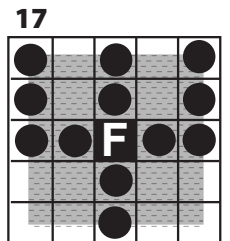

Small  
Picture Frame

Pyramid

Straight Bingo

Four Corners

22 Last Game  
Coverall Jackpot  
Horizontal

Hard-Way

**INTERMISSION**

Maple Leaf

Any Two  
Corners

Smiley Face

Six Around  
the Corner

Hollow  
Diamond

Cactus

Checkmark

Letter "M" for  
Michael Kors

Small Kite  
any Direction

**Additional Packs:**

1/\$15 • 2/\$25 • 3/\$35

\*Must purchase initial buy in

**Electronics: (first come, first serve):**

\$30/24 cards per game

- 03 Jackpot

Double-Up for \$50

**Additional Jackpots: \$3/each**