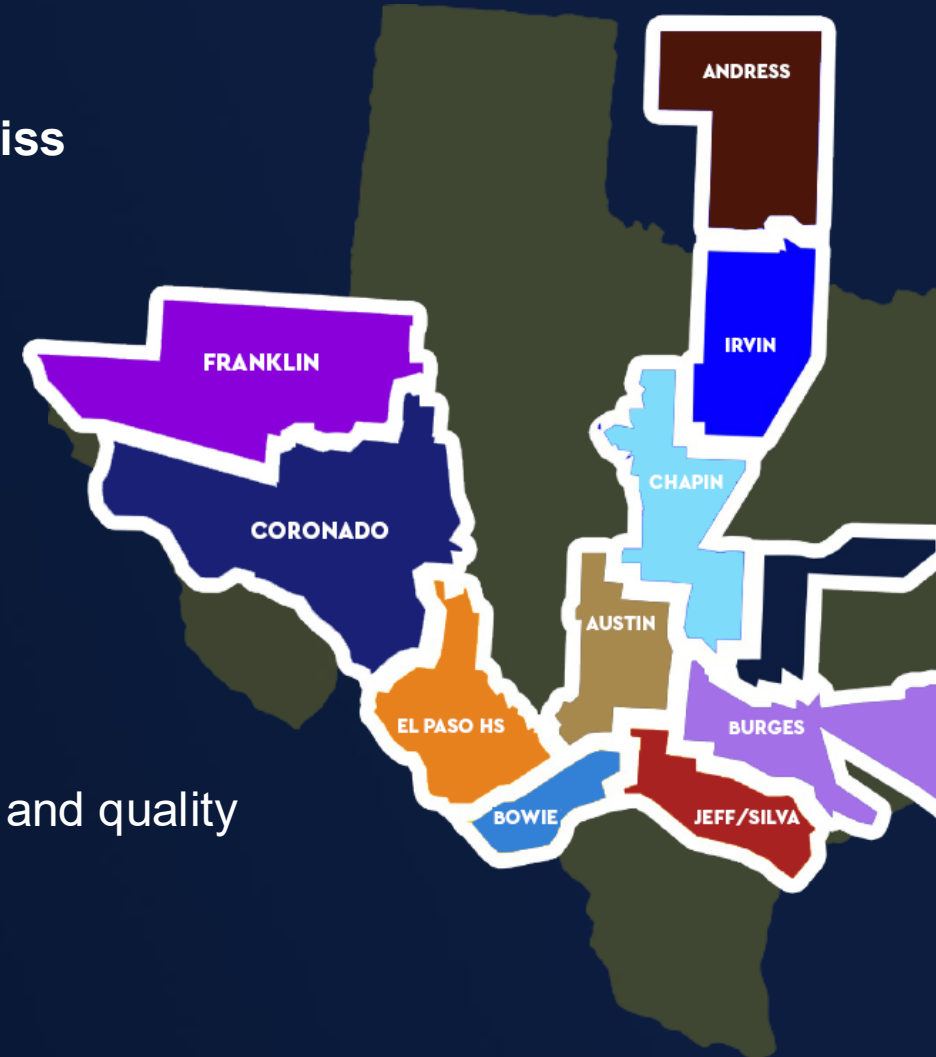

46K

STUDENTS

71

CAMPUSES

**LARGEST
DISTRICT**

IN THE REGION

7K

EMPLOYEES
LARGEST
CIVILIAN
EMPLOYER
IN THE REGION

B

RATED

2025

TEA
ACCOUNTABILITY
RATINGS

Serving Military Families

El Paso ISD is the only school district with campuses on Fort Bliss

Bliss ES

Logan ES

Milam ES

Powell ES

Navarrete MS

Chapin HS

El Paso ISD is an open enrollment district

- Empowers parents with greater flexibility & choices
- Improves student outcomes with increased competition and quality
- Ensures access for All