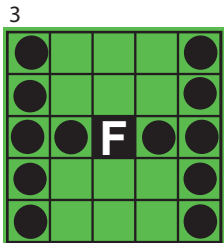

**You must be 18 years of age or older to play. All guests must play.
**Minimum of 20 people to play.*

1
Single Line & Four Corners \$100

6
Small Diamond & Outside Corners \$100

2
Checkmark \$100

7
Fly Swatter & Fly \$100

3
Large "H" \$150

\$1
EXTRA
GREEN

\$1
EXTRA
RED

8
Double Chevron \$150

4
Cactus \$125

COVER ALL JACKPOT

\$5
EACH

9
Airplane \$125