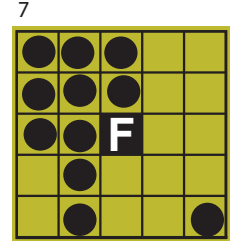

**You must be 18 years of age or older to play. All guests must play.
**Minimum of 20 people to play.*

1
Single Line & Four Corners \$100

6
Small Diamond & Outside Corners \$100

2
Checkmark \$100

7
Fly Swatter & Fly \$100

3
Large "H" \$150

\$1
EXTRA
GREEN

\$1
EXTRA
RED

8
Double Chevron \$150

4
Cactus \$125

COVER ALL JACKPOT

\$5
EACH

9
Airplane \$125