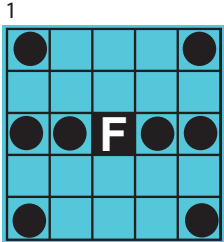

Half-time Jackpot

Early Bird Games
1 for \$5
2 for \$8 or
3 for \$10

at 5:30pm

NEW GAME
Player of the Day-
\$3 each or
4 for \$10

at 5:55pm
PAYOUT- \$50-\$110

Starburst \$200

1 FOR \$4
2 FOR \$7
3 FOR \$10
EXTRA
PURPLE

**You must be 18 years of age or older to play. All guests must play.
**Minimum of 20 people to play.*

1
Single Line & Four Corners \$100

6
Small Diamond & Outside Corners \$100

2
Checkmark \$100

7
Fly Swatter & Fly \$100

3
Large "H" \$150

\$1
EXTRA
GREEN

\$1
EXTRA
RED

8
Double Chevron \$150

4
Cactus \$125

COVER ALL JACKPOT

\$5
EACH

9
Airplane \$125