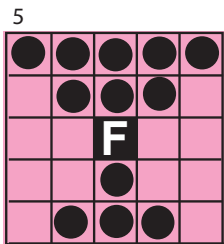

3
Large "H" \$150

\$1
EXTRA
GREEN

\$1
EXTRA
RED

8
Double Chevron \$150

4
Cactus \$125

COVER ALL JACKPOT

\$5
EACH

9
Airplane \$125