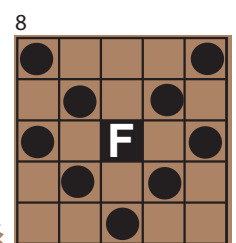

**You must be 18 years of age or older to play. All guests must play.
**Minimum of 20 people to play.*

1
Single Line & Four Corners \$100

6
Small Diamond & Outside Corners \$100

2
Checkmark \$100

7
Fly Swatter & Fly \$100

3
Large "H" \$150

\$1
EXTRA
GREEN

\$1
EXTRA
RED

8
Double Chevron \$150

4
Cactus \$125

COVER ALL JACKPOT

\$5
EACH

9
Airplane \$125