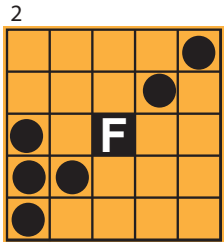

Half-time Jackpot

Early Bird Games
1 for \$5
2 for \$8 or
3 for \$10

at 5:30pm

NEW GAME
Player of the Day-
\$3 each or
4 for \$10

at 5:55pm
PAYOUT- \$50-\$110

Starburst \$200

1 FOR \$4
2 FOR \$7
3 FOR \$10
EXTRA
PURPLE

**You must be 18 years of age or older to play. All guests must play.
**Minimum of 20 people to play.*

1
Single Line & Four Corners \$100

6
Small Diamond & Outside Corners \$100

2
Checkmark \$100

7
Fly Swatter & Fly \$100

3
Large "H" \$150

\$1
EXTRA
GREEN

\$1
EXTRA
RED

8
Double Chevron \$150

4
Cactus \$125

COVER ALL JACKPOT

\$5
EACH

9
Airplane \$125