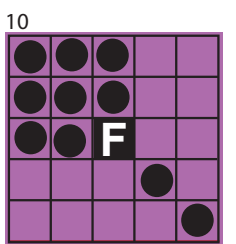

$2
EXTRA
BROWN

10
Large Crazy Kite with Wild $200

$3000 PRIZE / $500 CONSOLATION