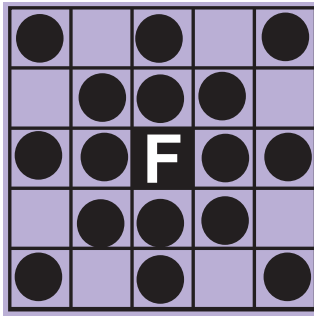

Half-time Jackpot

Early Bird Games
1 for \$5
2 for \$8 or
3 for \$10

at 5:30pm

NEW GAME
Player of the Day-
\$3 each or
4 for \$10

at 5:55pm
PAYOUT- \$50-\$110

Starburst \$200

1 FOR \$4
2 FOR \$7
3 FOR \$10
EXTRA
PURPLE

**You must be 18 years of age or older to play. All guests must play.
**Minimum of 20 people to play.*

1
Single Line & Four Corners \$100

6
Small Diamond & Outside Corners \$100

2
Checkmark \$100

7
Fly Swatter & Fly \$100

3
Large "H" \$150

\$1
EXTRA
GREEN

\$1
EXTRA
RED

8
Double Chevron \$150

4
Cactus \$125

COVER ALL JACKPOT

\$5
EACH

9
Airplane \$125