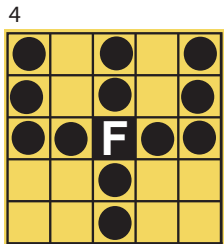

**You must be 18 years of age or older to play. All guests must play.
**Minimum of 20 people to play.*

1
Single Line & Four Corners \$100

6
Small Diamond & Outside Corners \$100

2
Checkmark \$100

7
Fly Swatter & Fly \$100

3
Large "H" \$150

\$1
EXTRA
GREEN

\$1
EXTRA
RED

8
Double Chevron \$150

4
Cactus \$125

COVER ALL JACKPOT

\$5
EACH

9
Airplane \$125