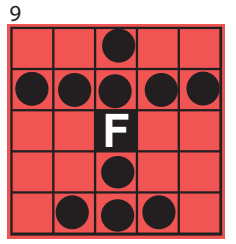

3
Large "H" \$150

\$1
EXTRA
GREEN

\$1
EXTRA
RED

8
Double Chevron \$150

4
Cactus \$125

COVER ALL JACKPOT

\$5
EACH

9
Airplane \$125