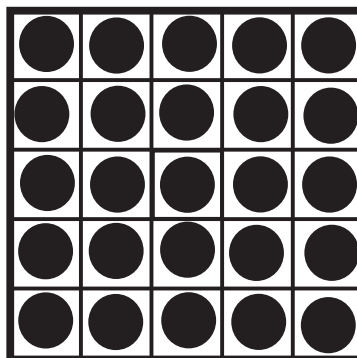

3
Large "H" \$150

\$1
EXTRA
GREEN

\$1
EXTRA
RED

8
Double Chevron \$150

4
Cactus \$125

COVER ALL JACKPOT

\$5
EACH

9
Airplane \$125