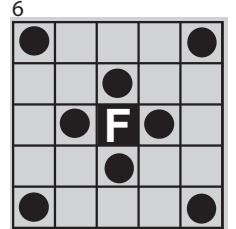

Half-time Jackpot

Early Bird Games
1 for \$5
2 for \$8 or
3 for \$10

at 5:30pm

NEW GAME
Player of the Day-
\$3 each or
4 for \$10

at 5:55pm
PAYOUT- \$50-\$110

Starburst \$200

1 FOR \$4
2 FOR \$7
3 FOR \$10
EXTRA
PURPLE

**You must be 18 years of age or older to play. All guests must play.
**Minimum of 20 people to play.*

1
Single Line & Four Corners \$100

6
Small Diamond & Outside Corners \$100

2
Checkmark \$100

7
Fly Swatter & Fly \$100

3
Large "H" \$150

\$1
EXTRA
GREEN

\$1
EXTRA
RED

8
Double Chevron \$150

4
Cactus \$125

COVER ALL JACKPOT

\$5
EACH

9
Airplane \$125