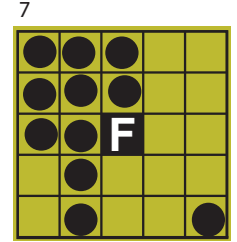

\$70/54 cards per game 18 Jackpots

\$80/72 cards per game 27 Jackpots

ONE FREE PACK WITH YOUR ELECTRONICS PURCHASE

Add paper packs to your electronic purchase for \$15 each (core 10 games only)

Single Line & Four Corners \$100

Small Diamond & Outside Corners \$100

Checkmark \$100

Fly Swatter & Fly \$100

Large "H" \$150

\$1
EXTRA
GREEN

Double Chevron \$150

Cactus \$125

COVER ALL JACKPOT