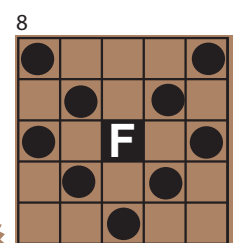

Small Diamond & Outside Corners \$100

Checkmark \$100

Fly Swatter & Fly \$100

Large "H" \$150

\$1
EXTRA
GREEN

Double Chevron \$150

Cactus \$125

COVER ALL JACKPOT