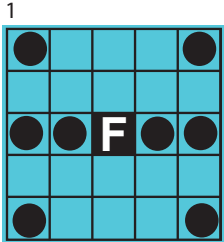

Half-time Jackpot

bliss.armymwr.com

Early Bird Games
1 for \$5
2 for \$8 or
3 for \$10

at 5:30pm

NEW GAME
Player of the Day-
\$3 each or
4 for \$10

at 5:55pm
PAYOUT- \$50-\$110

Starburst \$200

1 FOR \$4
2 FOR \$7
3 FOR \$10
EXTRA
PURPLE

\$70/54 cards per game 18 Jackpots

\$80/72 cards per game 27 Jackpots

ONE FREE PACK WITH YOUR ELECTRONICS PURCHASE

Add paper packs to your electronic purchase for \$15 each (core 10 games only)

Single Line & Four Corners \$100

Small Diamond & Outside Corners \$100

Checkmark \$100

Fly Swatter & Fly \$100

Large "H" \$150

\$1
EXTRA
GREEN

Double Chevron \$150

Cactus \$125

COVER ALL JACKPOT