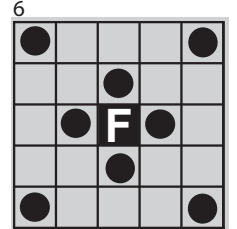

\$70/54 cards per game 18 Jackpots

\$80/72 cards per game 27 Jackpots

ONE FREE PACK WITH YOUR ELECTRONICS PURCHASE

Add paper packs to your electronic purchase for \$15 each (core 10 games only)

Single Line & Four Corners \$100

Small Diamond & Outside Corners \$100

Checkmark \$100

Fly Swatter & Fly \$100

Large "H" \$150

\$1
EXTRA
GREEN

Double Chevron \$150

Cactus \$125

COVER ALL JACKPOT