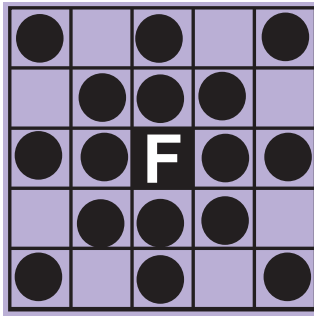

Half-time Jackpot

bliss.armymwr.com

Early Bird Games
1 for \$5
2 for \$8 or
3 for \$10

at 5:30pm

NEW GAME
Player of the Day-
\$3 each or
4 for \$10

at 5:55pm
PAYOUT- \$50-\$110

Starburst \$200

1 FOR \$4
2 FOR \$7
3 FOR \$10
EXTRA
PURPLE