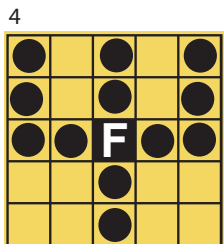

\$70/54 cards per game 18 Jackpots

\$80/72 cards per game 27 Jackpots

ONE FREE PACK WITH YOUR ELECTRONICS PURCHASE

Add paper packs to your electronic purchase for \$15 each (core 10 games only)

Single Line & Four Corners \$100

Small Diamond & Outside Corners \$100

Checkmark \$100

Fly Swatter & Fly \$100

Large "H" \$150

\$1
EXTRA
GREEN

Double Chevron \$150

Cactus \$125

COVER ALL JACKPOT

\$5
EACH

Airplane \$125

Filled Champagne Glass \$200

\$2
EXTRA
PINK

Large Crazy Kite with Wild \$200

\$2
EXTRA
BROWN

\$3000 PRIZE / \$500 CONSOLATION