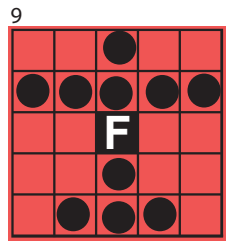

Small Diamond & Outside Corners \$100

Checkmark \$100

Fly Swatter & Fly \$100

Large "H" \$150

\$1
EXTRA
GREEN

Double Chevron \$150

Cactus \$125

COVER ALL JACKPOT

\$5
EACH

Airplane \$125

Filled Champagne Glass \$200

\$2
EXTRA
PINK

Large Crazy Kite with Wild \$200

\$2
EXTRA
BROWN

\$3000 PRIZE / \$500 CONSOLATION