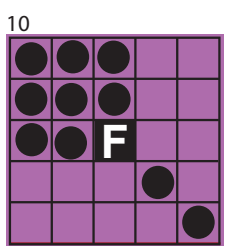

Small Diamond & Outside Corners \$100

Checkmark \$100

Fly Swatter & Fly \$100

Large "H" \$150

\$1
EXTRA
GREEN

Double Chevron \$150

Cactus \$125

COVER ALL JACKPOT

\$5
EACH

Airplane \$125

Filled Champagne Glass \$200

\$2
EXTRA
PINK

Large Crazy Kite with Wild \$200

\$2
EXTRA
BROWN

\$3000 PRIZE / \$500 CONSOLATION