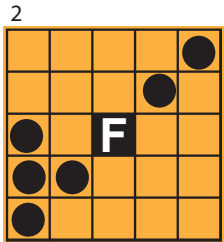

\$70/54 cards per game 18 Jackpots

\$80/72 cards per game 27 Jackpots

ONE FREE PACK WITH YOUR ELECTRONICS PURCHASE

Add paper packs to your electronic purchase for \$15 each (core 10 games only)

Single Line & Four Corners \$100

Small Diamond & Outside Corners \$100

Checkmark \$100

Fly Swatter & Fly \$100

Large "H" \$150

\$1
EXTRA
GREEN

Double Chevron \$150

Cactus \$125

COVER ALL JACKPOT