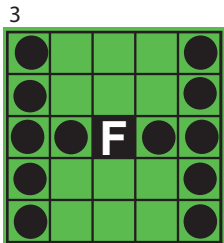

\$70/54 cards per game 18 Jackpots

\$80/72 cards per game 27 Jackpots

ONE FREE PACK WITH YOUR ELECTRONICS PURCHASE

Add paper packs to your electronic purchase for \$15 each (core 10 games only)

Single Line & Four Corners \$100

Small Diamond & Outside Corners \$100

Checkmark \$100

Fly Swatter & Fly \$100

Large "H" \$150

\$1
EXTRA
GREEN

Double Chevron \$150

Cactus \$125

COVER ALL JACKPOT