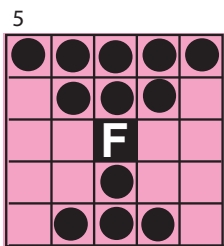

Filled Champagne Glass $200

$2
EXTRA
PINK