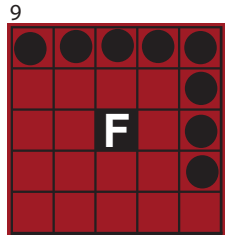

One free add on pack with any electronic purchase
 add a paper pack to your electronic for \$15 (core 10 games only)

Smiley Face \$100

Cents Sign \$125

\$1
 EXTRA

Anchor \$125

\$1
 EXTRA

Single Line &
 4 Corners \$125

\$4
 EXTRA
JACKPOT

Eight @ the
 Corner \$125

Bell \$150

\$2
 EXTRA

\$2
 EXTRA

Telephone Pole \$150

\$2000 PRIZE / \$500 CONSOLATION