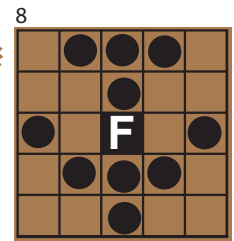

One free add on pack with any electronic purchase
 add a paper pack to your electronic for \$15 (core 10 games only)

Smiley Face \$100

Cents Sign \$125

\$1
 EXTRA

Anchor \$125

\$1
 EXTRA

Single Line &
 4 Corners \$125

\$4
 EXTRA
JACKPOT

Eight @ the
 Corner \$125

Bell \$150

\$2
 EXTRA

\$2
 EXTRA

Telephone Pole \$150

\$2000 PRIZE / \$500 CONSOLATION