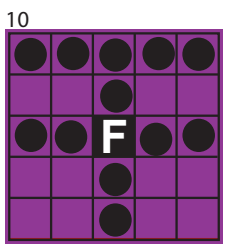

One free add on pack with any electronic purchase
 add a paper pack to your electronic for \$15 (core 10 games only)

Smiley Face \$100

Cents Sign \$125

\$1
 EXTRA

Anchor \$125

\$1
 EXTRA

Single Line &
 4 Corners \$125

\$4
 EXTRA
JACKPOT

Eight @ the
 Corner \$125

Bell \$150

\$2
 EXTRA

\$2
 EXTRA

Telephone Pole \$150

\$2000 PRIZE / \$500 CONSOLATION