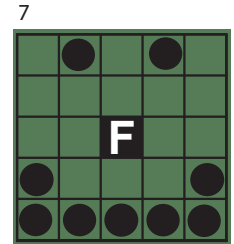

*8 MINUTE BREAK

Checkmark \$100

BINGO EVENT CARD

Lucky "7" \$100

Block of 9 \$100

Packs: \$25 each or 2 for \$35 or 3 for \$45

ELECTRONICS
 \$50/36 cards per game - 9 Jackpots
 \$60/54 cards per game - 18 Jackpots
 \$70/72 cards per game - 27 Jackpots

One free add on pack with any electronic purchase
 add a paper pack to your electronic for \$15 (core 10 games only)

Smiley Face \$100

Cents Sign \$125

\$1
 EXTRA

Anchor \$125

\$1
 EXTRA

Single Line &
 4 Corners \$125