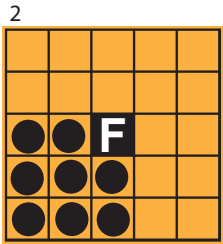

*8 MINUTE BREAK

Checkmark \$100

BINGO EVENT CARD

Lucky "7" \$100

Block of 9 \$100

Packs: \$25 each or 2 for \$35 or 3 for \$45

ELECTRONICS
 \$50/36 cards per game - 9 Jackpots
 \$60/54 cards per game - 18 Jackpots
 \$70/72 cards per game - 27 Jackpots

One free add on pack with any electronic purchase
 add a paper pack to your electronic for \$15 (core 10 games only)

Smiley Face \$100

Cents Sign \$125

\$1
 EXTRA

Anchor \$125

\$1
 EXTRA

Single Line &
 4 Corners \$125