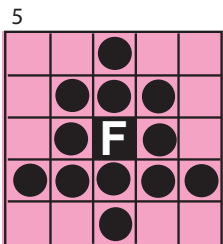

Bell $150

$2
EXTRA

$2
EXTRA