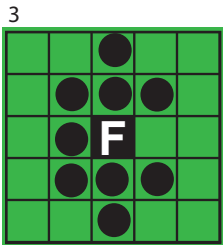

One free add on pack with any electronic purchase
 add a paper pack to your electronic for \$15 (core 10 games only)

Smiley Face \$100

Cents Sign \$125

\$1
 EXTRA

Anchor \$125

\$1
 EXTRA

Single Line &
 4 Corners \$125