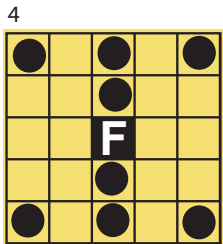

One free add on pack with any electronic purchase
 add a paper pack to your electronic for \$15 (core 10 games only)

Smiley Face \$100

Cents Sign \$125

\$1
 EXTRA

Anchor \$125

\$1
 EXTRA

Single Line &
 4 Corners \$125

\$4
 EXTRA
JACKPOT

Eight @ the
 Corner \$125

Bell \$150

\$2
 EXTRA

\$2
 EXTRA

Telephone Pole \$150

\$2000 PRIZE / \$500 CONSOLATION