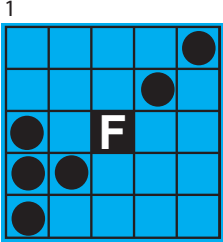

Checkmark $100

BINGO EVENT CARD