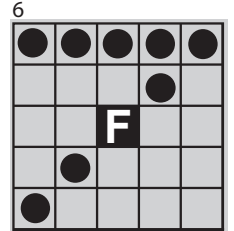

Lucky "7" $100