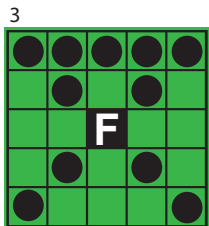

Two Easy Bingos \$100
 MUST USE FREE SPACE

Empty Glass \$100

Picnic Table \$125

\$1 EXTRA GREEN

Large Diamond \$125

Percent Sign \$150

\$2 EXTRA PINK

HALF-TIME GAME