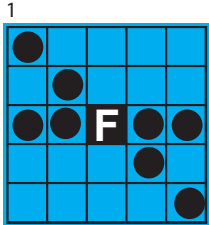

Two Easy Bingos \$100
 MUST USE FREE SPACE

Empty Glass \$100

Picnic Table \$125

\$1 EXTRA GREEN

Large Diamond \$125

Percent Sign \$150

\$2 EXTRA PINK

HALF-TIME GAME