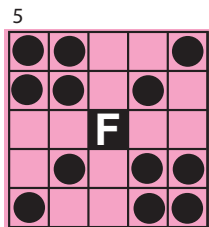

Two Easy Bingos \$100
 MUST USE FREE SPACE

Empty Glass \$100

Picnic Table \$125

\$1 EXTRA GREEN

Large Diamond \$125

Percent Sign \$150

\$2 EXTRA PINK

HALF-TIME GAME

cRaZy Small Picture Frame \$100

Top & Bottom \$100

Thunderbird \$125

\$1 EXTRA RED

Anchor \$125

Cover All Jackpot

\$3 EXTRA

Heart \$150