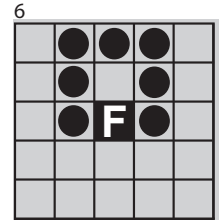

cRaZy Small Picture Frame $100