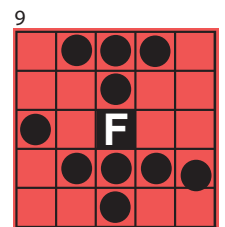

cRaZy Small Picture Frame \$100

Top & Bottom \$100

Thunderbird \$125

\$1 EXTRA RED

Anchor \$125

Cover All Jackpot

\$3 EXTRA

Heart \$150