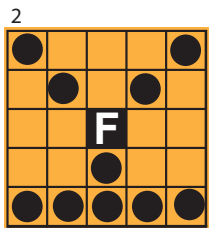

Two Easy Bingos \$100
 MUST USE FREE SPACE

Empty Glass \$100

Picnic Table \$125

\$1 EXTRA GREEN

Large Diamond \$125

Percent Sign \$150

\$2 EXTRA PINK

HALF-TIME GAME