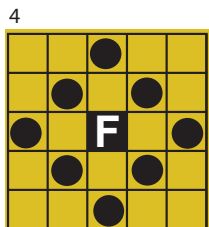

Two Easy Bingos \$100
 MUST USE FREE SPACE

Empty Glass \$100

Picnic Table \$125

\$1 EXTRA GREEN

Large Diamond \$125

Percent Sign \$150

\$2 EXTRA PINK

HALF-TIME GAME

cRaZy Small Picture Frame \$100

Top & Bottom \$100

Thunderbird \$125

\$1 EXTRA RED

Anchor \$125

Cover All Jackpot

\$3 EXTRA

Heart \$150