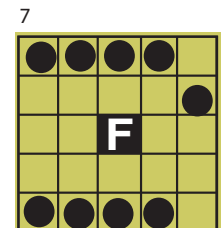

Two Easy Bingos \$100
 MUST USE FREE SPACE

Empty Glass \$100

Picnic Table \$125

\$1 EXTRA GREEN

Large Diamond \$125

Percent Sign \$150

\$2 EXTRA PINK

HALF-TIME GAME

2 FOR \$1
 Spin for a chance to win up to \$35

Packs: \$20 each or 2 for \$30 or 3 for \$40

ELECTRONICS

\$40/36 cards per game - 9 Jackpots
 \$50/54 cards per game - 18 Jackpots
 \$60/72 cards per game - 27 Jackpots

cRaZy Small Picture Frame \$100

Top & Bottom \$100

Thunderbird \$125

\$1 EXTRA RED

Anchor \$125

Cover All Jackpot

\$3 EXTRA

Heart \$150