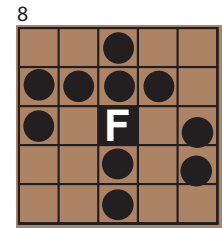

Two Easy Bingos \$100
 MUST USE FREE SPACE

Empty Glass \$100

Picnic Table \$125

\$1 EXTRA GREEN

Large Diamond \$125

Percent Sign \$150

\$2 EXTRA PINK

HALF-TIME GAME

2 FOR \$1
 Spin for a chance to win up to \$35

Packs: \$20 each or 2 for \$30 or 3 for \$40

ELECTRONICS

\$40/36 cards per game - 9 Jackpots
 \$50/54 cards per game - 18 Jackpots
 \$60/72 cards per game - 27 Jackpots

cRaZy Small Picture Frame \$100

Top & Bottom \$100

Thunderbird \$125

\$1 EXTRA RED

Anchor \$125

Cover All Jackpot

\$3 EXTRA

Heart \$150