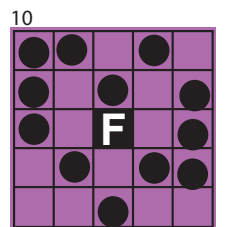

cRaZy Small Picture Frame \$100

Top & Bottom \$100

Thunderbird \$125

\$1 EXTRA RED

Anchor \$125

Cover All Jackpot

\$3 EXTRA

Heart \$150